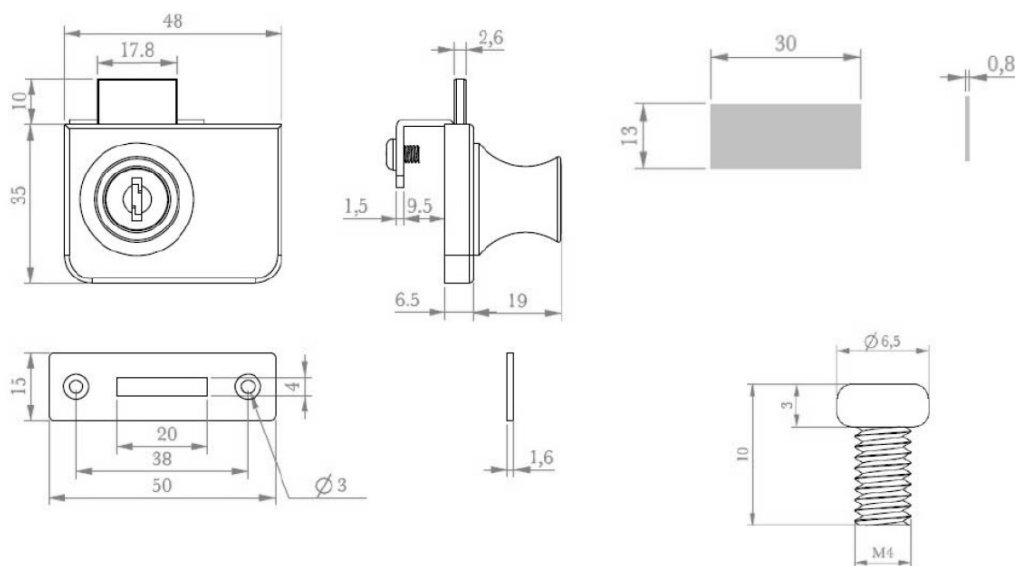

PRODUCT SHEET

Description:

Glass Door Lock "Vetro-D",CPL,HCK CPH,F/Double Doors, 80 K Combinations

Item number:

14.09.226-0

Units	Box	Carton	HS Code	Barcode
Pcs.	12	120	8301300000	
				5704866046862

SISO A/S